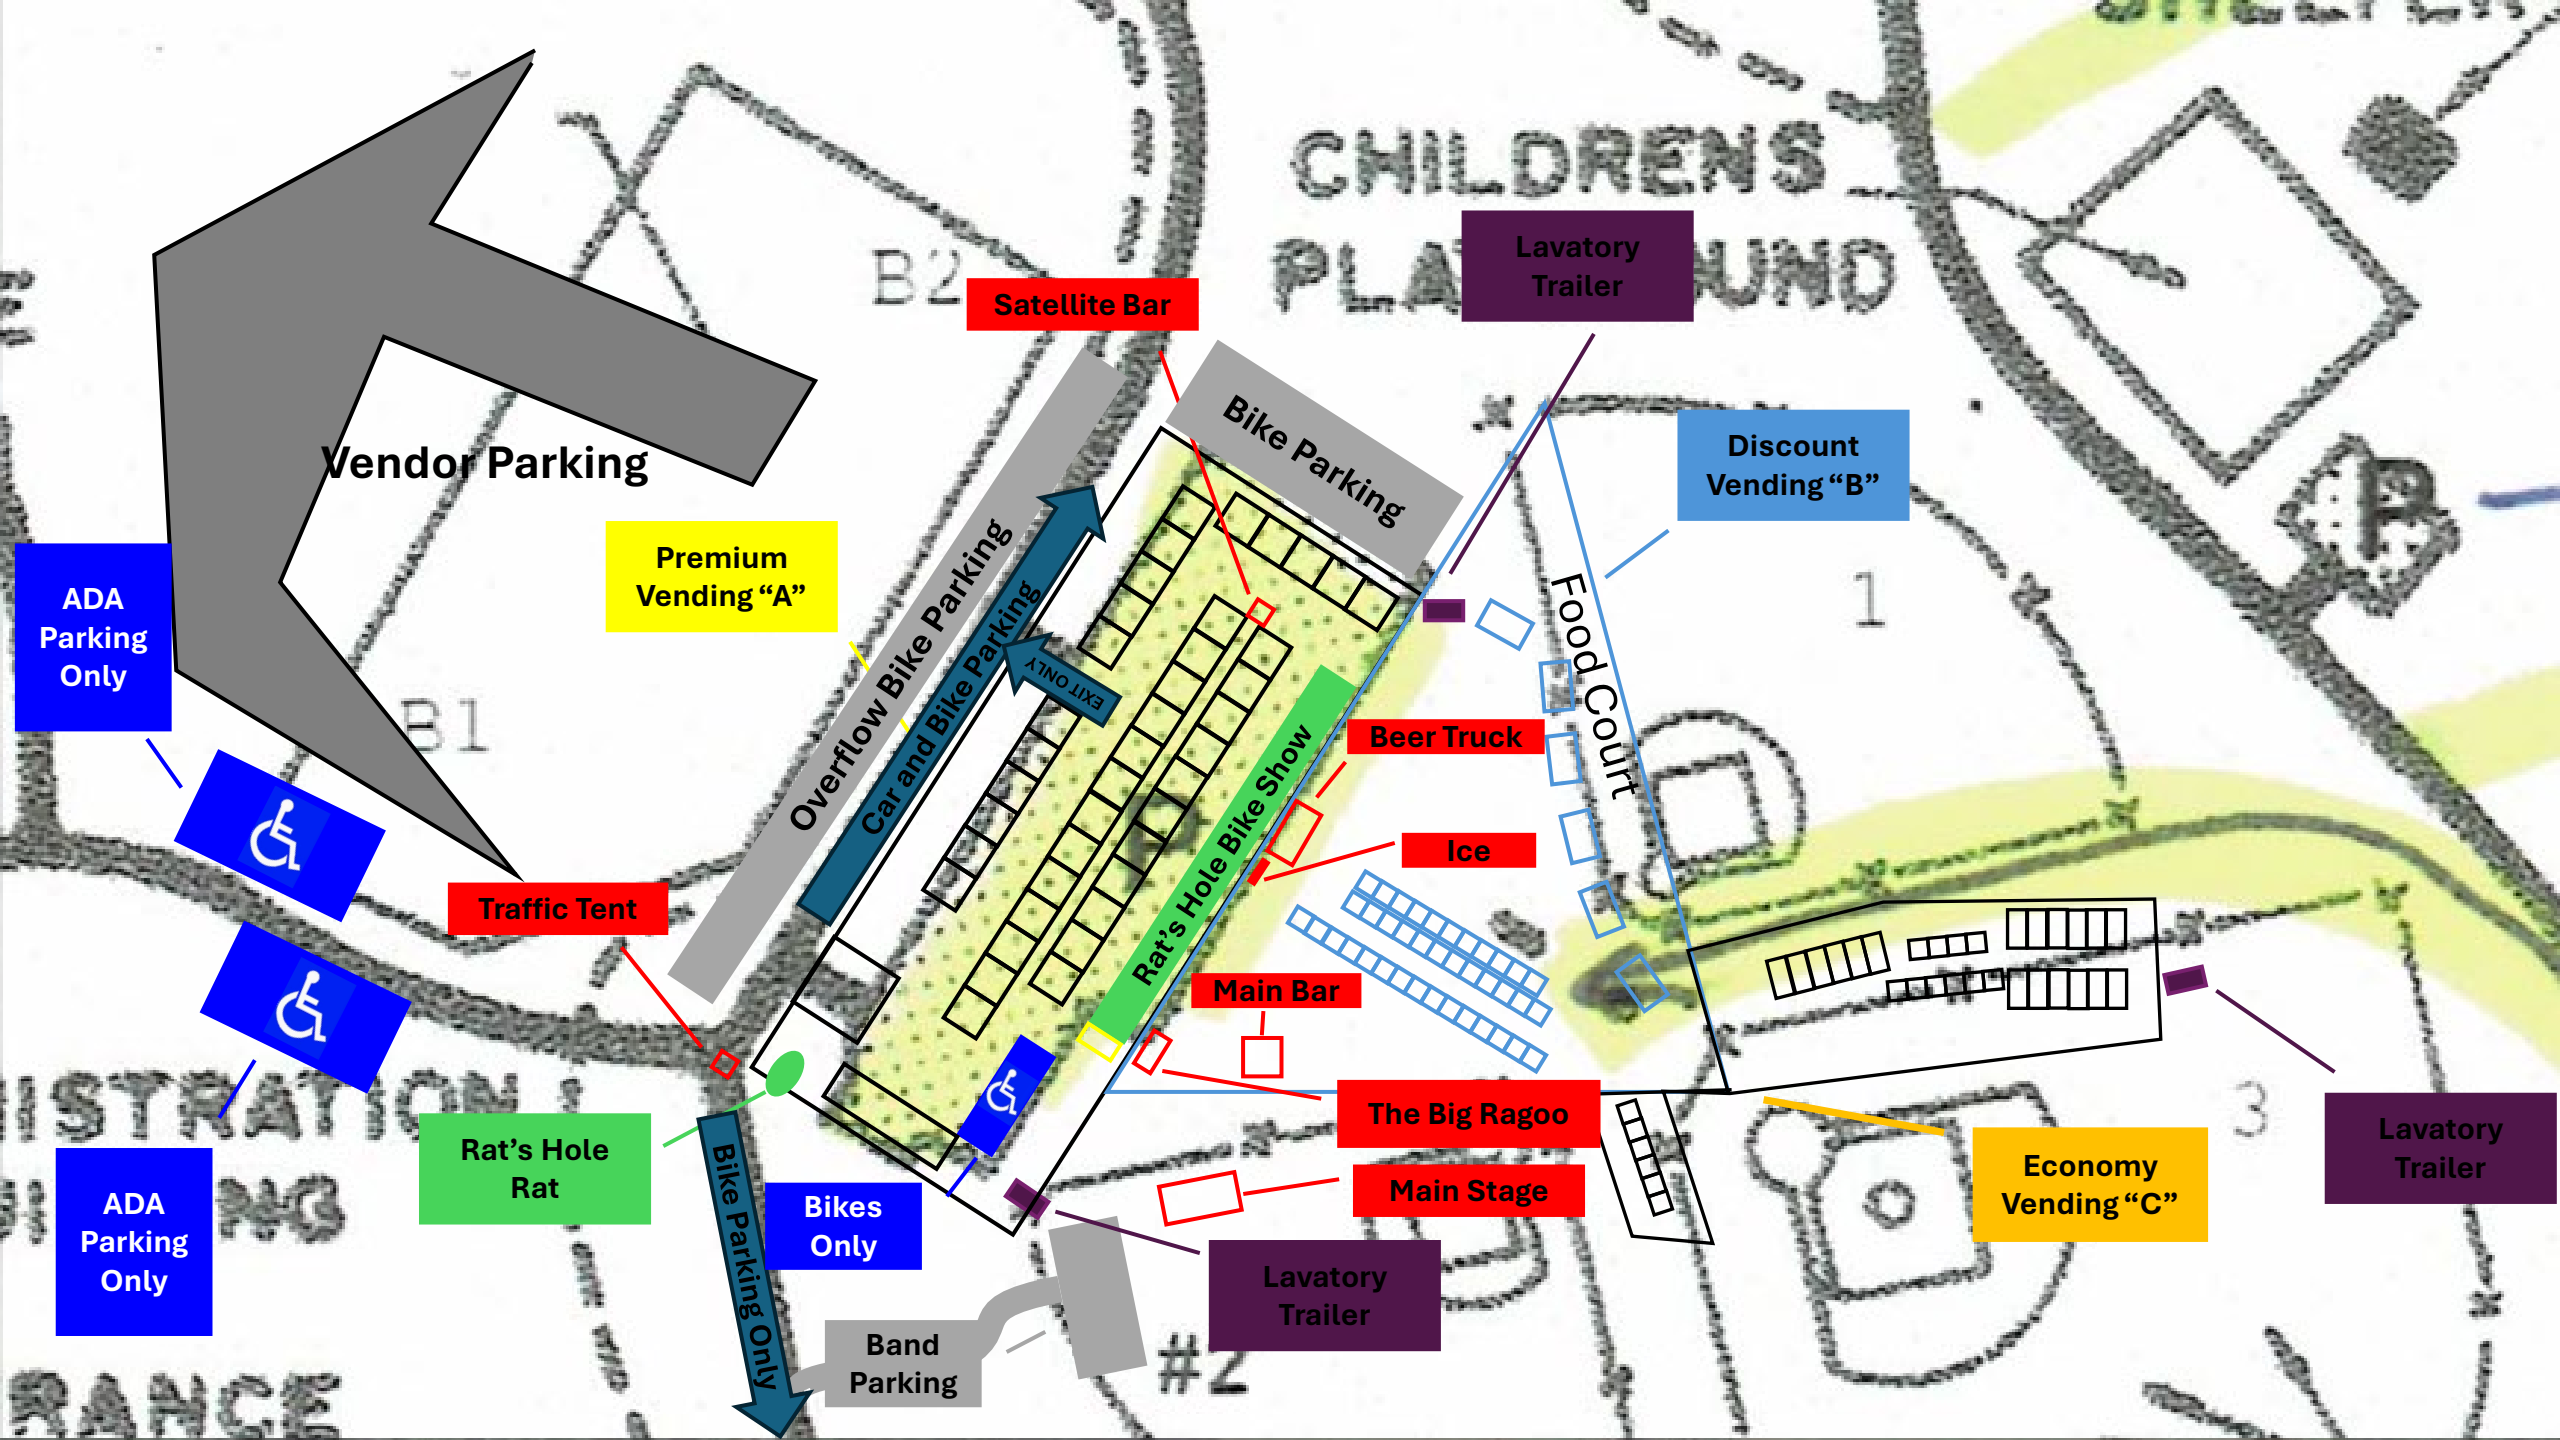

Vendor Parking

ADA Parking Only

Premium Vending "A"

Satellite Bar

Lavatory Trailer

Bike Parking

Discount Vending "B"

Overflow Bike Parking
Car and Bike Parking

Food Court

Rat's Hole Bike Show

Beer Truck

Ice

Traffic Tent

Main Bar

The Big Ragoo

Inverness Maintenance Building

Rat's Hole Rat

Bikes Only

Main Stage

Economy Vending "C"

Lavatory Trailer

ADA Parking Only

Band Parking

Lavatory Trailer

Bike Parking Only

Premium Vending "A"
Pavement, Electric Available.

Harley Davidson
Hospitality Tent
Main Entrance

Satellite Bar

Install Alley

Bike Parking

Discount Vending "B"
Electric Available.

Economy Vending "C"
NO Electric.